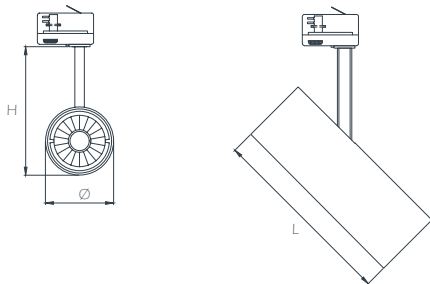

TECHNICAL DATA