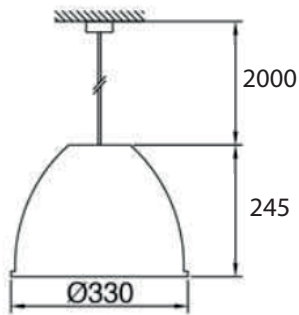

TECHNICAL DRAWING