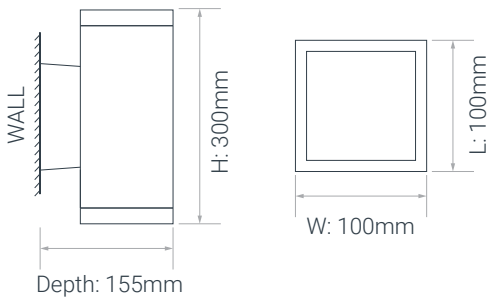

TECHNICAL DRAWING