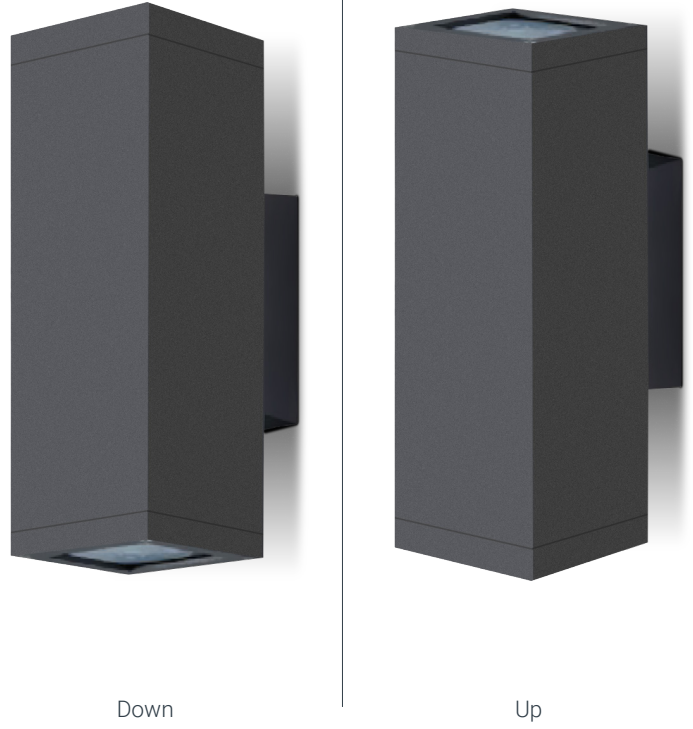

## WALL-E DOWN-SQ UP&DOWN MIDI

### Technical description

- White, grey, black color anti bacterial electrostatic powder coated aluminium housing
- SMD LED light source
- Tempered glass diffuser
- IP65 protection class
- INOX mounting screws
- Option: Integrated 3-Hours Emergency kit
- Option: Switchable or dimmable (1-10V, DALI, Touch-Dim, Casambi)
- L80B50 100.000 hours LED service life
- 220-240V AC
- -20°C ... +50°C